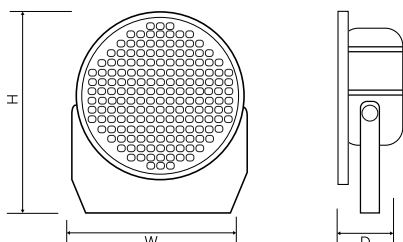

SkylineProjector

Wattage Switchable 30°/60° Symmetric LED Floodlight

- Optional shields to reduce light spill
- CASAMBI & DALI-2 options available
- Ideal for golf driving ranges
- Versatile mounting bracket
- IP66 & IK08 Protection
- High mast lighting
- Up to 182 Lm/W
- Marine Grade

| Technical Specification | |
|-------------------------|-------------------------|
| Construction | Cast Aluminium - Silver |
| Driver | BELL |
| LED Chip | OSRAM |
| Input Voltage | 200-240VAC |
| Power Factor | >0.9 |
| Operating Temp | -20°C to +35°C |
| Standard | CE & UKCA |